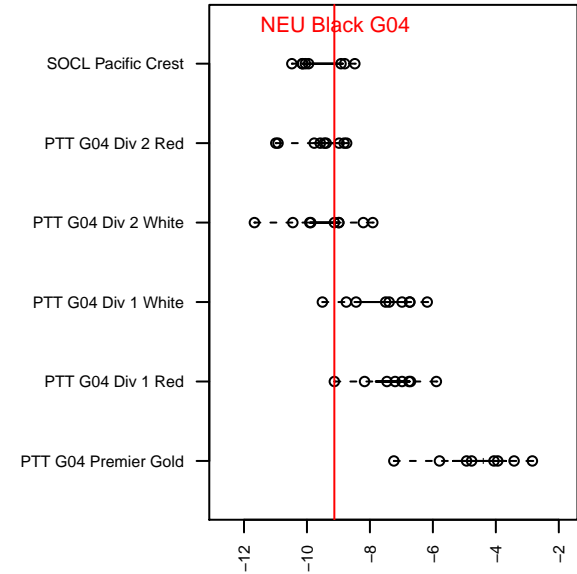

NEU Black G04

Northeast United
 Portland, OR
 G04 total strength=209
 attack=0.14 defense=0.12
 fall league = PTT G04 Div 2 White
 spr league = Spr OYS G04 Div 2 White

alt names used:
 NEU PDX G04 Black
 NEU PDX G04 Black
 NEU PDX G04 Black

Venues played:
 2015 PTT G04 Division 2 White
 2015 OYS Founders Cup G04
 2015 Spr OYS G04 Division 2 White

**attack and defense variance (black dot)
relative to other teams
and top 10 in region**

**attack and defense rating
relative to others at age
and all opponents in last 13 months**